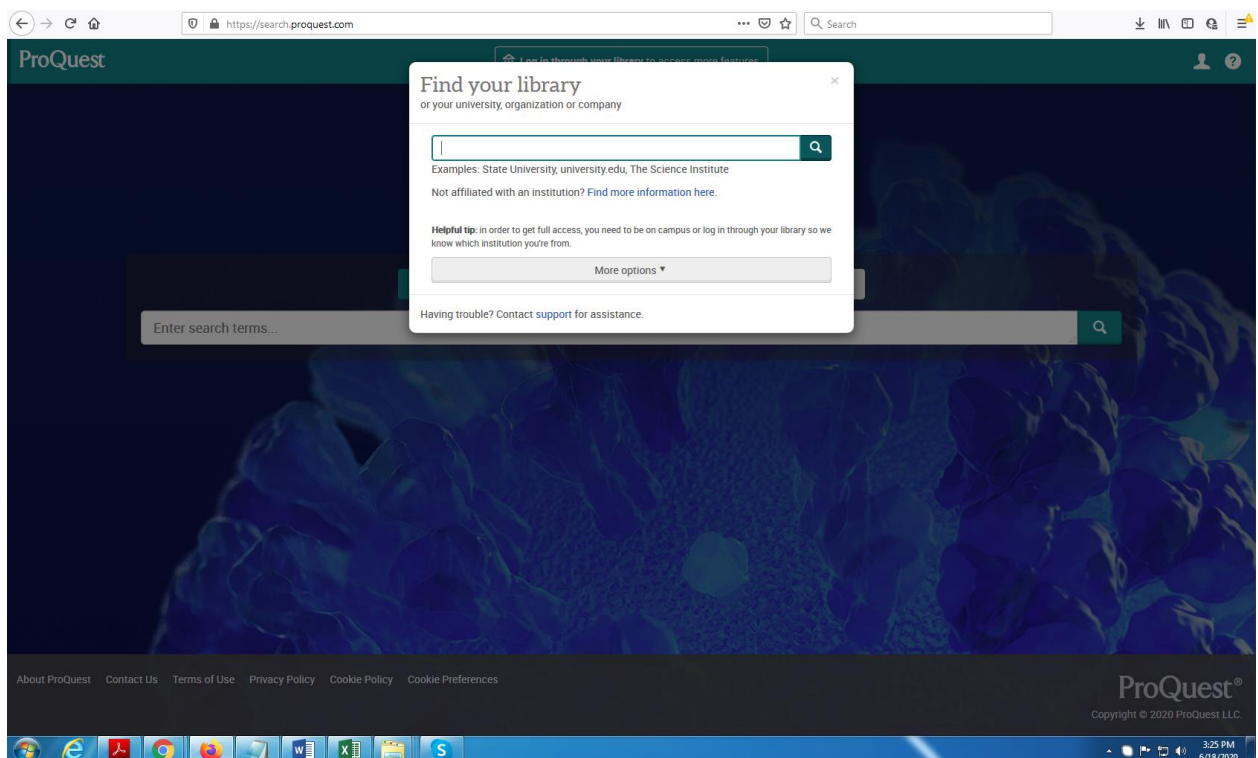

Akses ProQuest dari luar Institusi:

1. Login melalui URL: <https://search.proquest.com/>
2. Klik: Log in through your library to access more features

3. Klik: More Option

4. Ketikkan Username dan Password

The screenshot shows the ProQuest search interface. A modal window titled "Find your library" is open, allowing users to search for their institution. Below this, the "ProQuest Account" section contains fields for "Username" and "Password", with a "Log in" button. Other options include "Use OpenAthens login" and "Use your institution's local login". The background shows a search bar with the text "Enter search terms...".